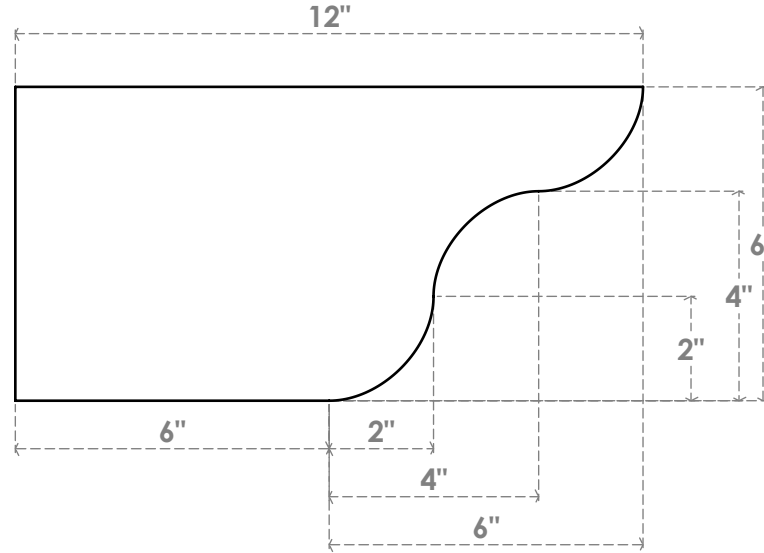

RFTP06X06X12CAR

6"W X 6"H X 12"L CARMEL ARCHITECTURAL GRADE PVC RAFTER TAIL

SIDE PROFILE

FRONT PROFILE

ISOMETRIC

EKENA MILLWORK
 2300 WEST MAIN ST.
 CLARKSVILLE, TX 75426
 TOLL FREE: 866-607-0453
 WWW.EKENAMILLWORK.COM