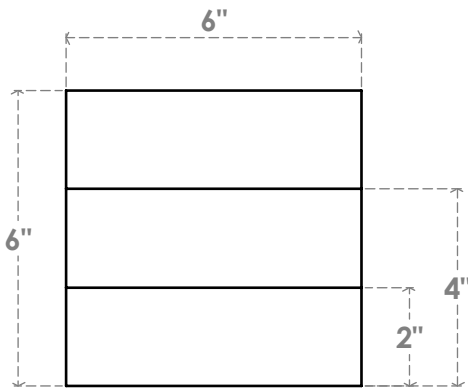

RFTP06X06X12CAR

6"W X 6"H X 12"L CARMEL ARCHITECTURAL GRADE PVC RAFTER TAIL

SIDE PROFILE

FRONT PROFILE

ISOMETRIC

EKENA MILLWORK
 2300 WEST MAIN ST.
 CLARKSVILLE, TX 75426
 TOLL FREE: 866-607-0453
 WWW.EKENAMILLWORK.COM